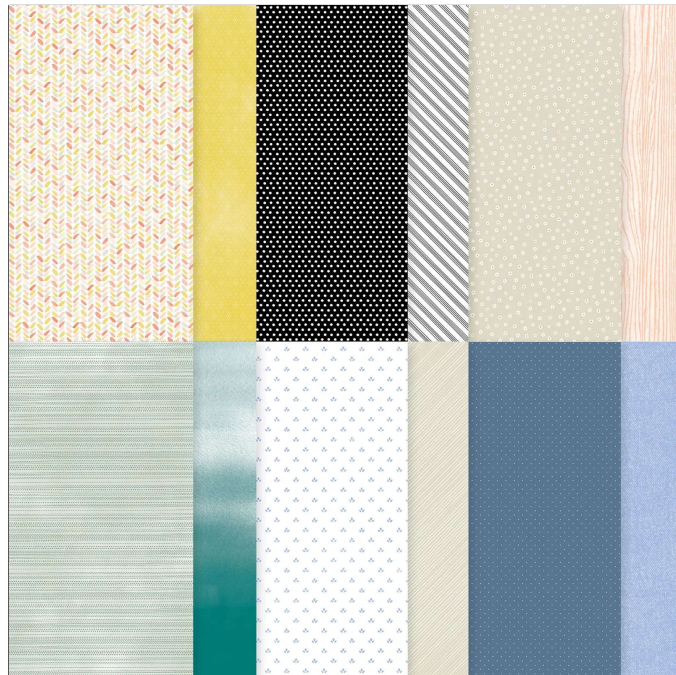

# Paper Medley Designer Series Paper

Set of 12 sheets      2 each of 6 double-sided designs. 12" x 12" (30.5 x 30.5 cm). Acid free, lignin free.

May-Aug 26 Page 63

Paper Medley Designer Series Paper 167759